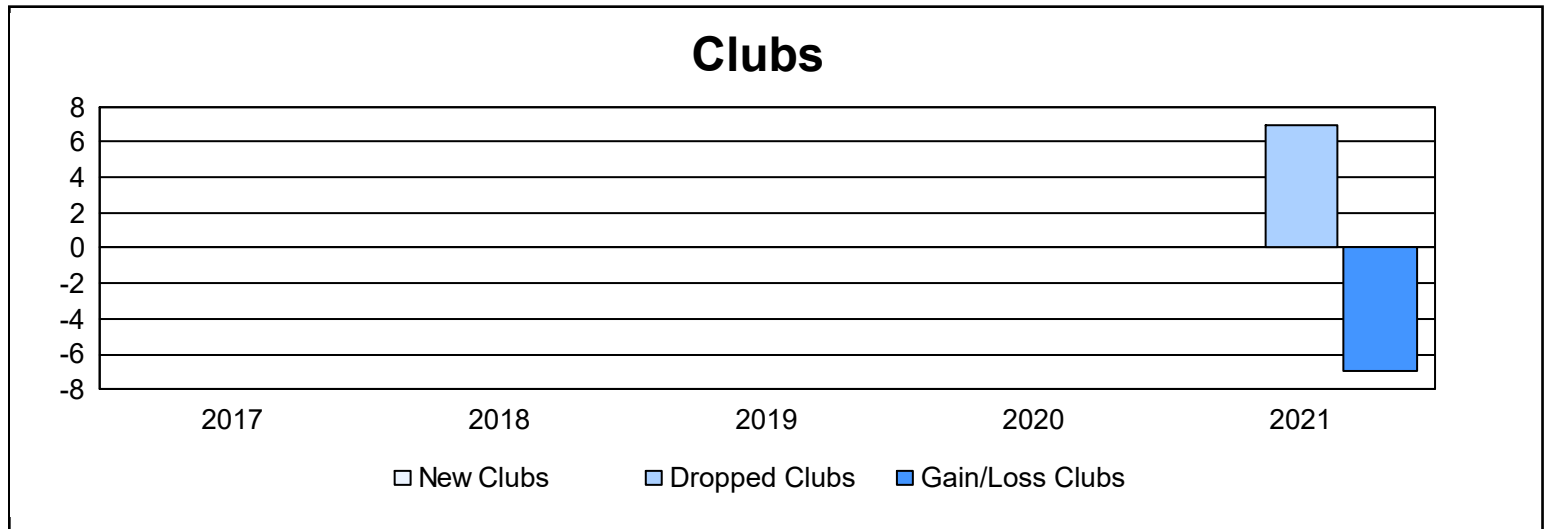

Year	New Clubs	Dropped Clubs	Gain/ Loss Clubs	New Members	Charter Members	Reinstate Members	Transfer Members	Total Member Added	Total Members Dropped	Gain/ Loss Members
2016-2017	0	0	0	134	2	5	15	156	189	-33
2017-2018	0	0	0	144	3	2	5	154	169	-15
2018-2019	0	0	0	112	2	7	7	128	205	-77
2019-2020	0	0	0	59	4	7	26	96	193	-97
2020-2021	0	7	-7	51	3	3	6	63	196	-133
<b>Average</b>	<b>0</b>	<b>1</b>	<b>-1</b>	<b>100</b>	<b>3</b>	<b>5</b>	<b>12</b>	<b>119</b>	<b>190</b>	<b>-71</b>

### Membership Composition June 2021 Cumulative