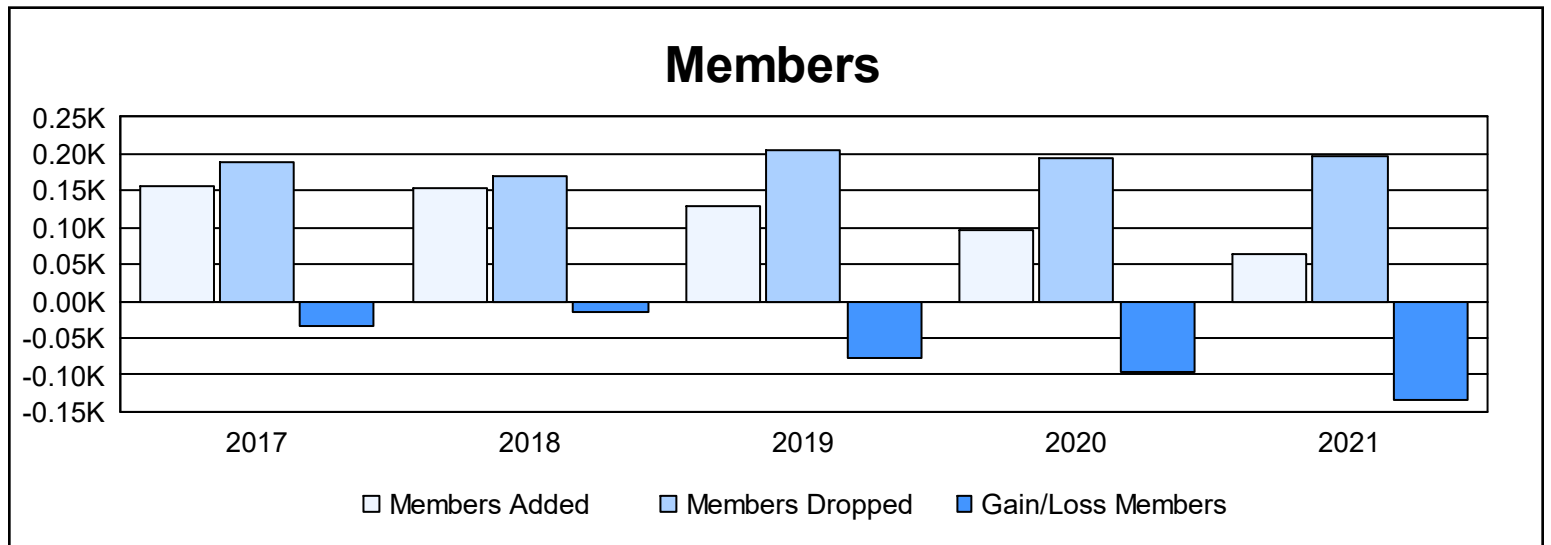

Year	New Clubs	Dropped Clubs	Gain/ Loss Clubs	New Members	Charter Members	Reinstate Members	Transfer Members	Total Member Added	Total Members Dropped	Gain/ Loss Members
2016-2017	0	0	0	134	2	5	15	156	189	-33
2017-2018	0	0	0	144	3	2	5	154	169	-15
2018-2019	0	0	0	112	2	7	7	128	205	-77
2019-2020	0	0	0	59	4	7	26	96	193	-97
2020-2021	0	7	-7	51	3	3	6	63	196	-133
<b>Average</b>	<b>0</b>	<b>1</b>	<b>-1</b>	<b>100</b>	<b>3</b>	<b>5</b>	<b>12</b>	<b>119</b>	<b>190</b>	<b>-71</b>

### Membership Composition June 2021 Cumulative